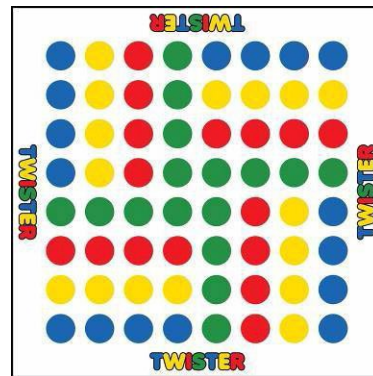

Size: 4ft width x 8ft depth

Snake & Ladder: \$160

Size: 12ft width x 12ft depth

Colour Match: \$160

Size: 12ft width x 12ft depth

Twister w/Wheel of fortune: \$300

Floor mat Size: 12ft width x 12ft depth
WOF size: 800mm width x 400mm depth x 1820mm height

Giant Checker Game: \$300

Size: 3m width x 3m length
Checker: 12 white & 12 black,
size: 25.4cm diameter x 8.9cm height

Giant English Chess Game: \$300

Size: 3m width x 3m length
Giant chess up to 64cm tall
size: 25.4cm diameter x 8.9cm height