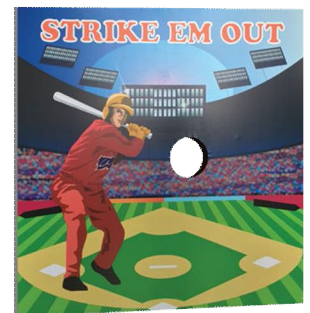

Strike Em Out