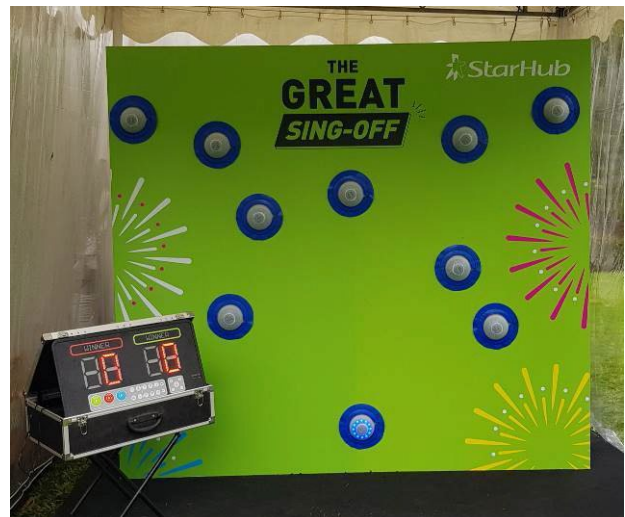

Memory Game: \$420

Size: 1.5m width x 0.6m depth x 1.5m height
- 2 side logo on laminated paper, 20cm x 20cm

Memory Game w/custom made frame: \$680

Size: 2m width x 0.6m depth x 1.8m height
- 2 side logo on laminated paper, 20cm x 20cm each

HI-STRIKER: \$680

size: 1.5m width x 2.4m depth x 5.2m height

HI-STRIKER w/logos: \$880

size: 1.5m width x 2.4m depth x 5.2m height
- 80cm width (55cm logo) x 20cm height (kapaline board)

Interactive Light Catcher with batteries operated and score board: \$800

Size: cone size: 30cm diameter 80cm height x 10 cones

Note: Branding all around the cones, please contact Eric 97623936 for quote

STRIKE IT Table challenge: \$380

size: 1.6m length x 0.8m width x 0.9m

Custom backdrop, Green VS Red challenge: \$800