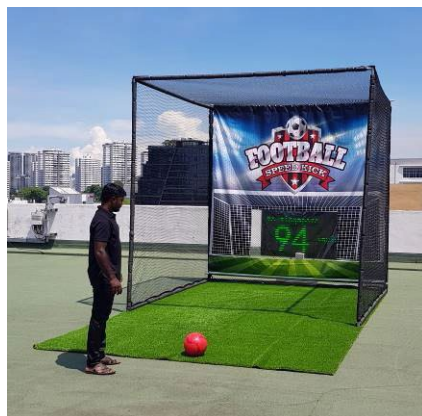

CARDBOARD Color Giant Jenga: $300 per set, 2 sets available
- size: 465mm width x 450mm length x 820mm height
- per box size: 150mm width x 450mm length x 67mm height
Custom Print logo is possible

Speed Pitch Cage: Cost is $1100, (good for indoor)
- size: 3m width x 6m depth x 3m height
soccer, tennis, baseball pitch available

Speed Pitch Cage: Cost is $580, 2 sets available
- size: 3m width x 3m depth x 3m height
Rugby kick speed
(custom banner available for: football kick speed, tennis ball hit speed, baseball throw speed)