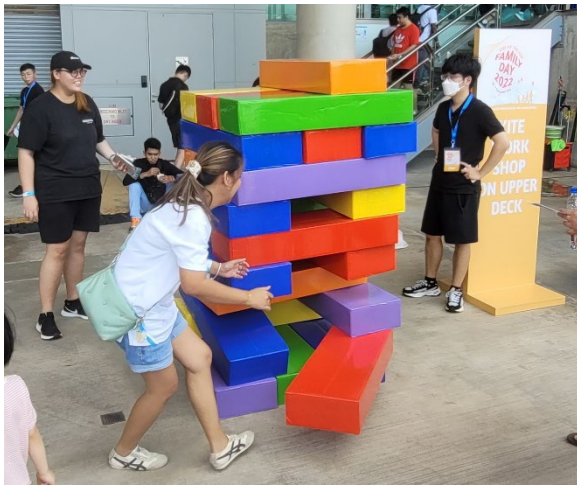

CARDBOARD Color Giant Jenga: $300 per set, 2 sets available
- size: 465mm width x 450mm length x 820mm height
- per box size: 150mm width x 450mm length x 67mm height
Custom Print logo is possible

Speed Pitch Cage: Cost is $1100, (good for indoor)
- size: 3m width x 6m depth x 3m height
soccer, tennis, baseball pitch available

Speed Pitch Cage: Cost is $580, 2 sets available
- size: 3m width x 3m depth x 3m height
Rugby kick speed
(custom banner available for: football kick speed, tennis ball hit speed, baseball throw speed)